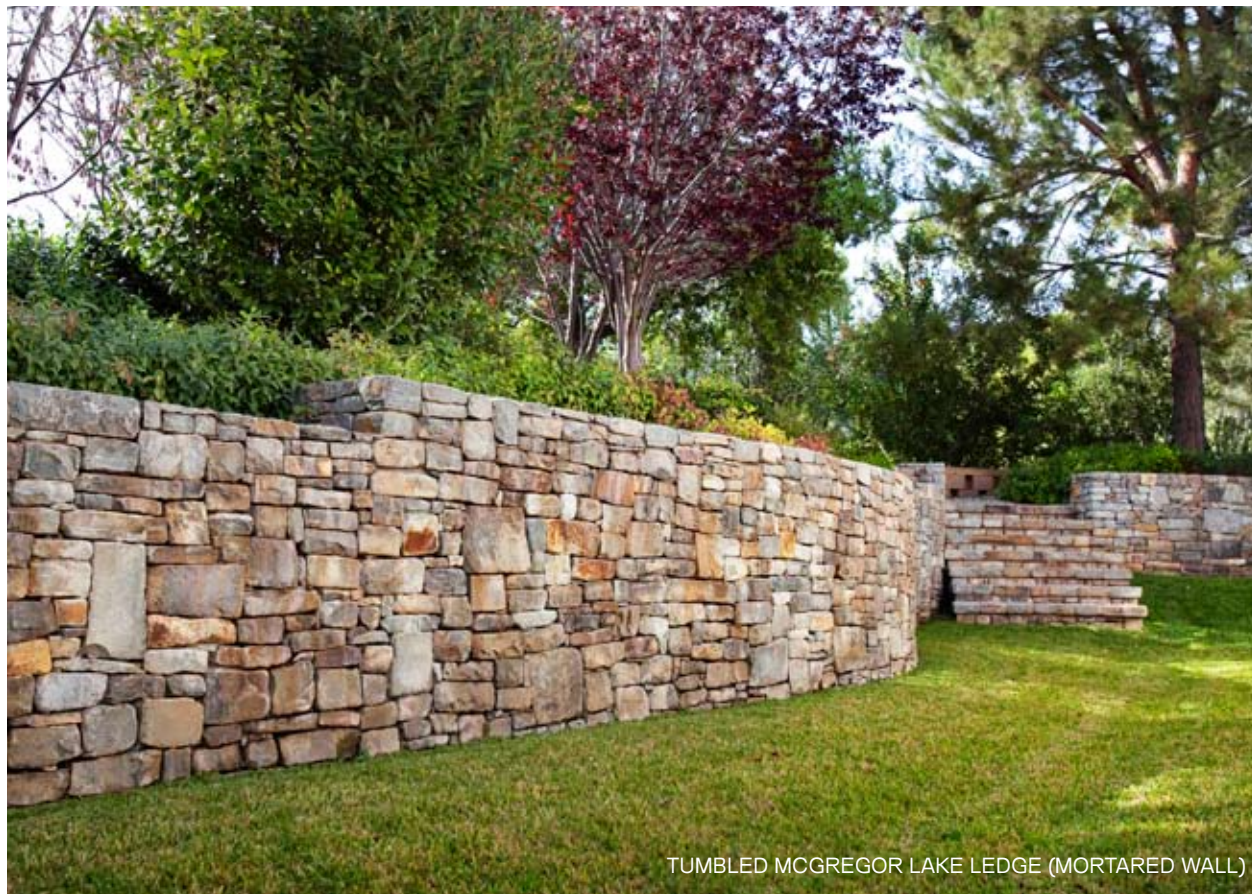

MOOSE MOUNTAIN CUT TOPS & BOTTOMS  
4" HEIGHTS

MCGREGOR LAKE DRYSTACK

MCGREGOR LAKE POCKET WALL

CHIEF CLIFF STEPS

MCGREGOR LAKE OVERSIZED DRYSTACK

TUMBLED MCGREGOR LAKE LEDGE (MORTARED WALL)

*Walls & Steps*

TUMBLLED MCGREGOR LAKE LEDGE (MORTARED WALL)

TUMBLLED MCGREGOR LAKE LEDGE (MORTARED WALL)

CHIEF CLIFF STEPS

CHIEF CLIFF GARDEN WALL

MOOSE MOUNTAIN SELECT PATIO

1107 ROSE CROSSING • KALISPELL, MT

406.752.7625