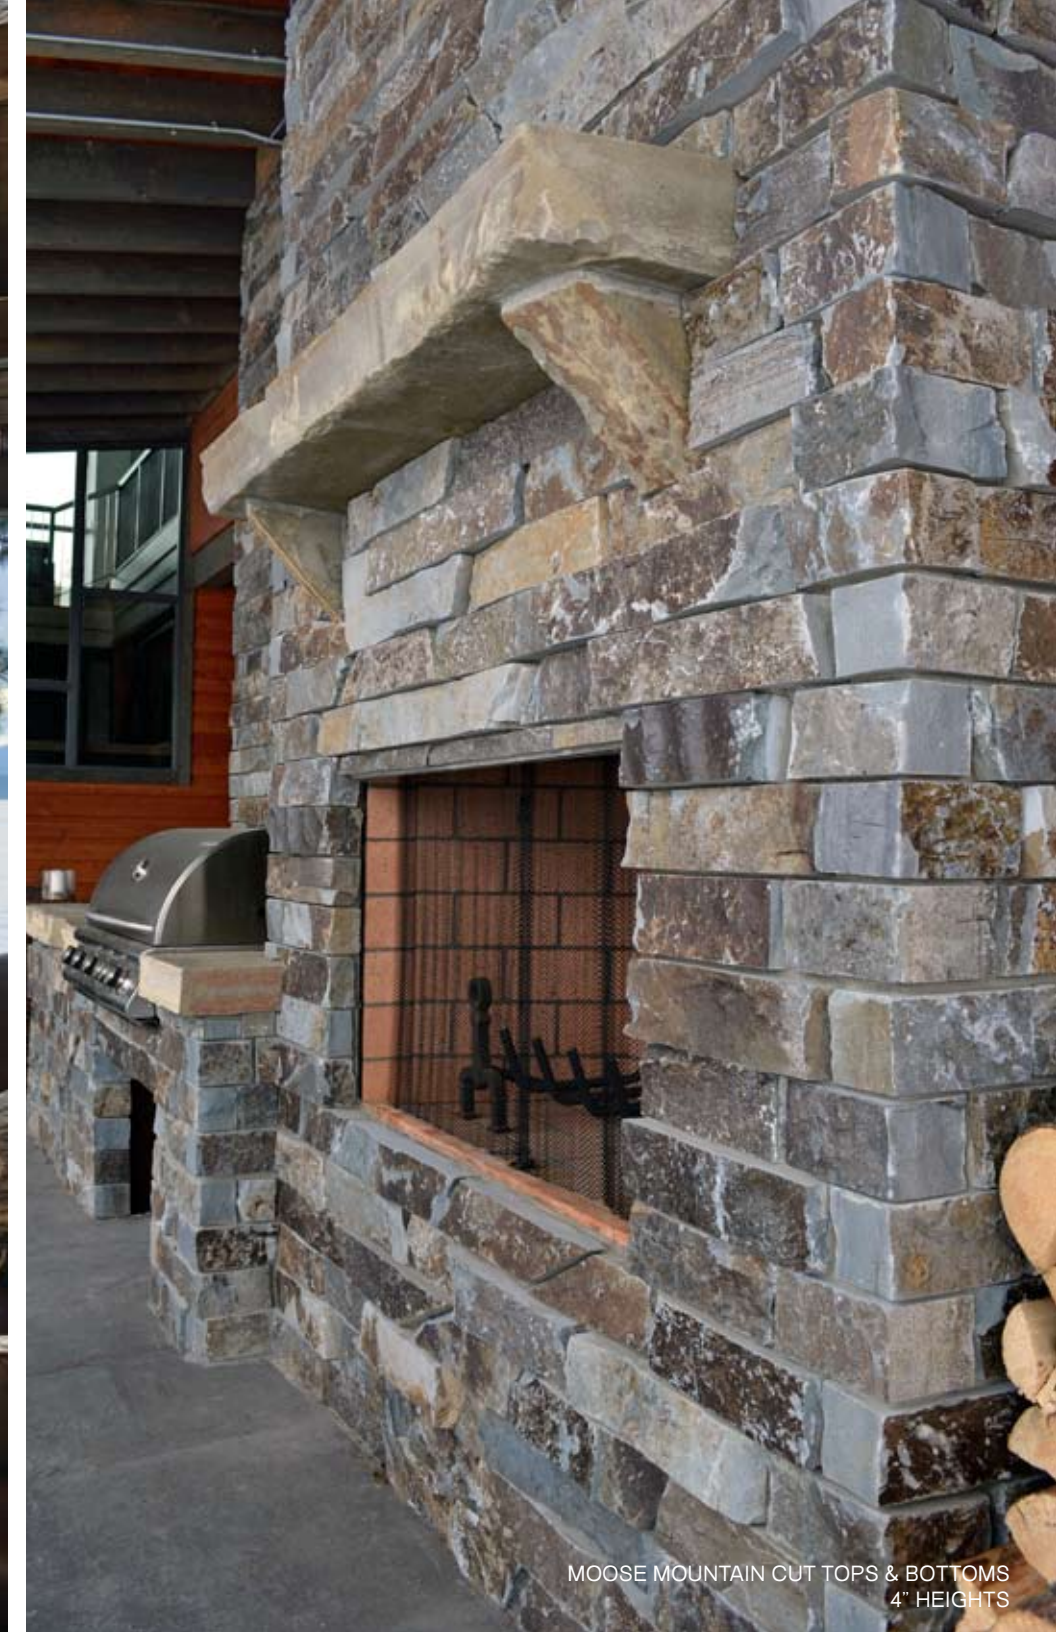

*Outdoor Living & Landscape*

CHIEF CLIFF SQUARES & RECS

CHIEF CLIFF SQUARES & RECS

CHIEF CLIFF SQUARES & RECS

*Outdoor Living*

CASTLE ROCK LEDGE THIN VENEER

MOOSE MOUNTAIN SQUARES & RECS

MUSSEL SHELL RIVER SQUARES & RECS

MOOSE MOUNTAIN CUT TOPS & BOTTOMS  
4" HEIGHTS

MCGREGOR LAKE DRYSTACK

MCGREGOR LAKE POCKET WALL

CHIEF CLIFF STEPS

MCGREGOR LAKE OVERSIZED DRYSTACK

TUMBLED MCGREGOR LAKE LEDGE (MORTARED WALL)

*Walls & Steps*