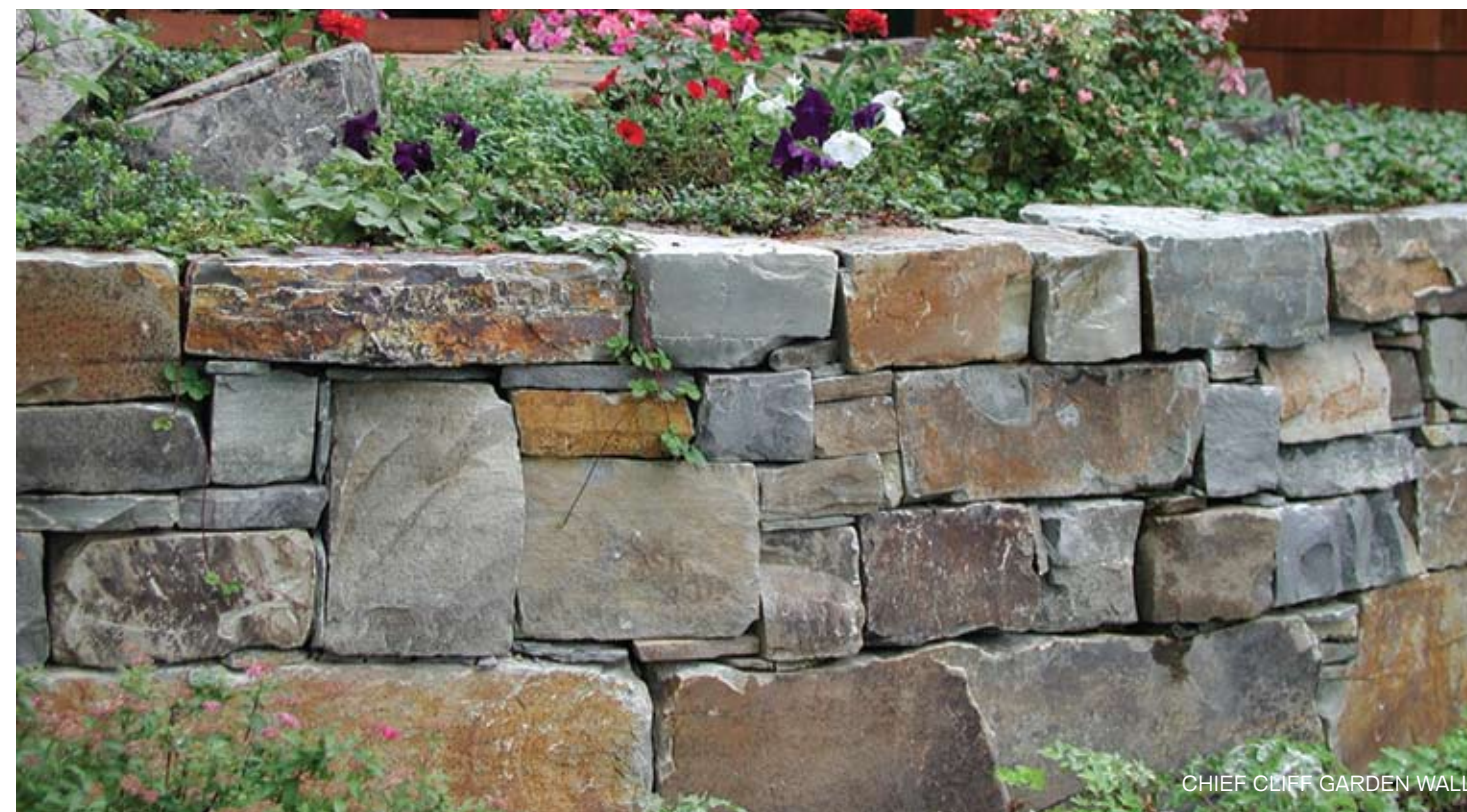

TUMBLLED MCGREGOR LAKE LEDGE (MORTARED WALL)

TUMBLLED MCGREGOR LAKE LEDGE (MORTARED WALL)

CHIEF CLIFF GARDEN WALL